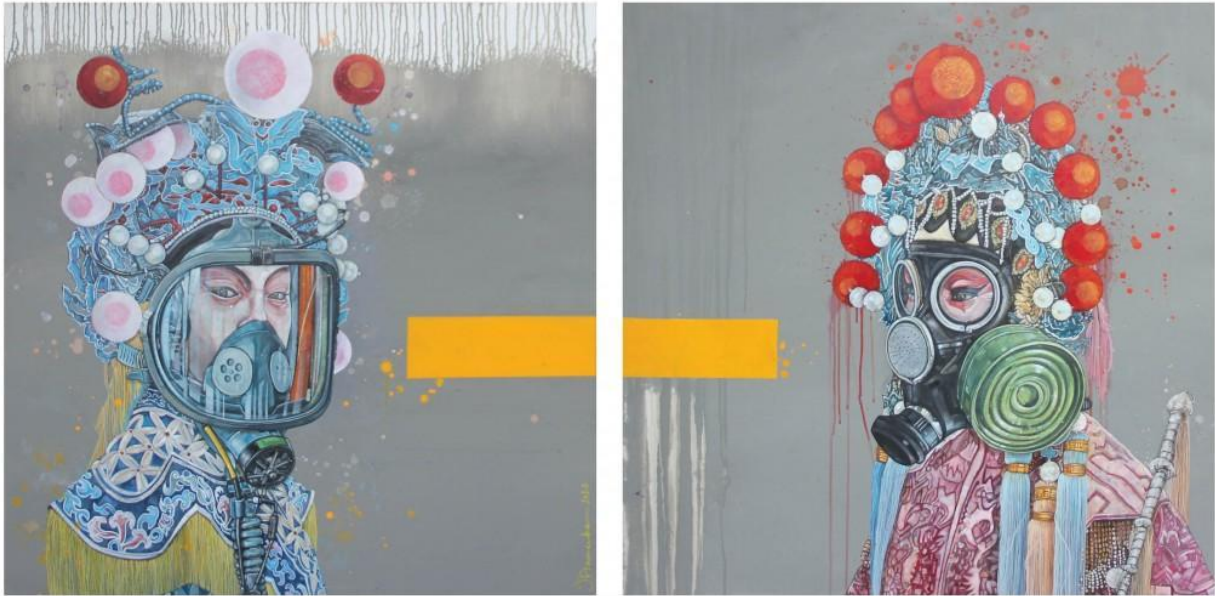

38cm x 79cm

2011

Exhibition:

Finding Graceland

9 – 30 August 2011

WEI-LING CONTEMPORARY

Anurendra Jegadeva
Guru
Mixed media on paper
84cm x 60cm
2011

Exhibition:
Strange Paradise – Meditations on Empire, the Gods and Mulligatawny Soup
26 November – 26 December 2011
GALLERY SUMUKHA, BANGALORE, INDIA

Anurendra Jegadeva
GIRL FROM TUBINGEN
Oil on large-sized Boss shopping-bag in acrylic box
53cm x 53cm
2012

Exhibition:
Letters to Mr. Hitler, New Works on Paper, Shopping Bags and Other Odds and Ends
4 – 8 October 2012
THE ART HOUSE, SINGAPORE

Variable sizes

2015

Exhibition:

Art Basel Hong Kong 2015

Yesterday in a Padded Room

15 – 17 March 2015

HONG KONG CONVENTION AND EXHIBITION CENTRE

Anurendra Jegadeva
Ahmad and the Spirit of Merdeka's Past
Acrylic and mixed media on printed canvas
190cm x 101cm
2015

Anurendra Jegadeva
The Trials and Tribulations of Wuhan Wendy and Shanghai Sally
Acrylic on canvas; 122cm x 122cm (each)
122cm x 244cm (Diptych)
2020

Exhibition:
[SCREAM INSIDE YOUR HEART- New Paintings from Solitary Confinement](#)
17 September – 31 October 2020
WEI-LING GALLERY