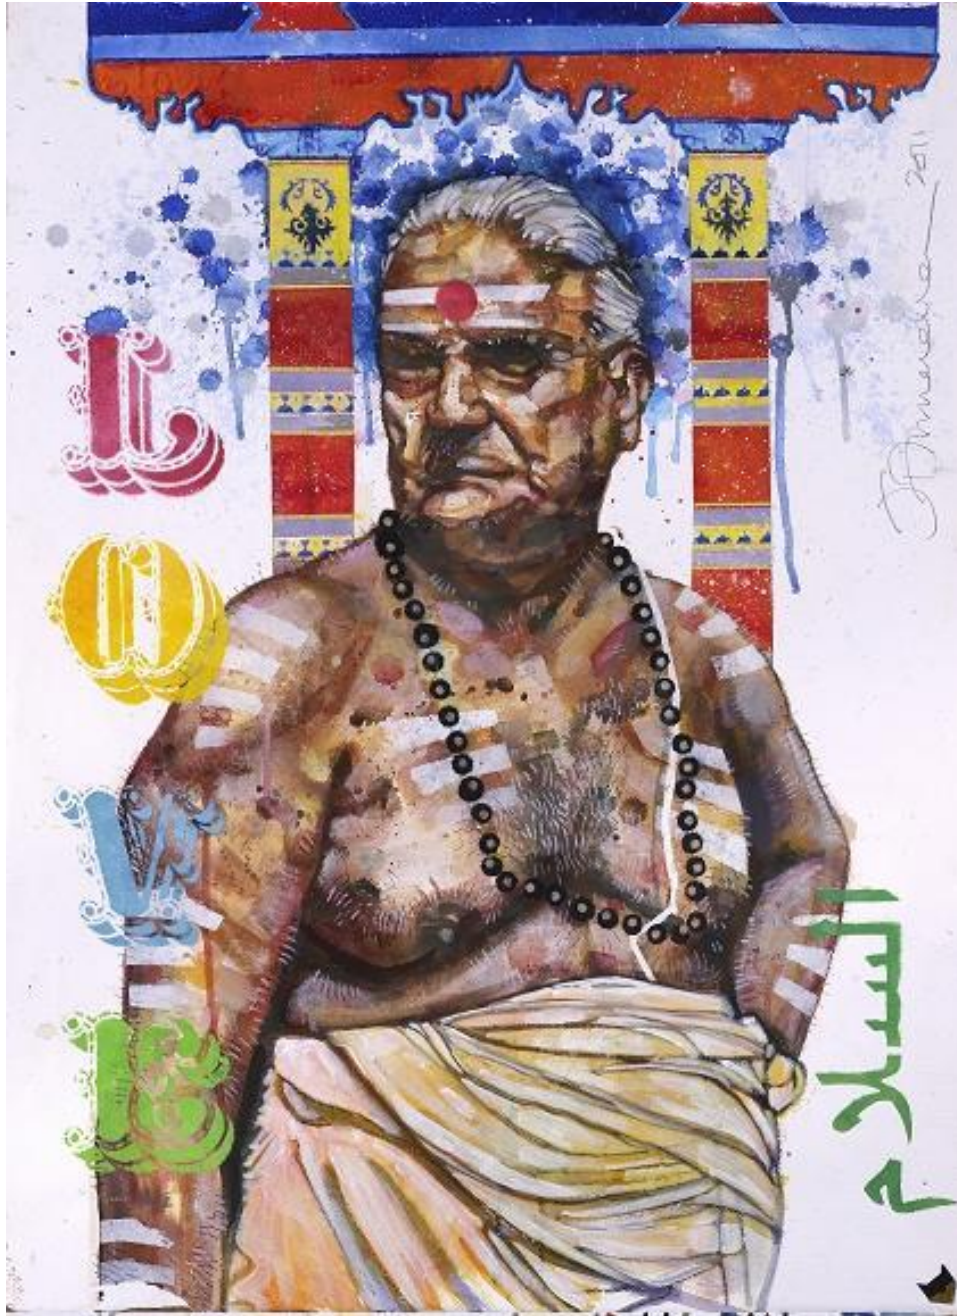

Anurendra Jegadeva
"Unconditional I" & "Unconditional II"
Oil & acrylic on canvas
124cm x 124cm (each)
2008

Exhibition :
Conditional Love
11 August – 4 September 2008
WEI-LING GALLERY

Anurendra Jegadeva
My mother as the Queen
Oil on canvas in steel casing
92cm x 92cm
2010

Exhibition :
My God is my Truck
13 September – 13 October 2010
WEI-LING GALLERY

Anurendra Jegadeva

Moment of Clarity

Oil on canvas in golden gilt frame encased in perspex box
| Old Chenderiang Road; the old narrow and winding trunk road between Tapah and
Chenderiang where my father lived

38cm x 79cm

2011

Exhibition:

Finding Graceland

9 – 30 August 2011

WEI-LING CONTEMPORARY

Anurendra Jegadeva
Guru
Mixed media on paper
84cm x 60cm
2011

Exhibition:
Strange Paradise – Meditations on Empire, the Gods and Mulligatawny Soup
26 November – 26 December 2011
GALLERY SUMUKHA, BANGALORE, INDIA

Anurendra Jegadeva
GIRL FROM TUBINGEN
Oil on large-sized Boss shopping-bag in acrylic box
53cm x 53cm
2012

Exhibition:
Letters to Mr. Hitler, New Works on Paper, Shopping Bags and Other Odds and Ends
4 – 8 October 2012
THE ART HOUSE, SINGAPORE