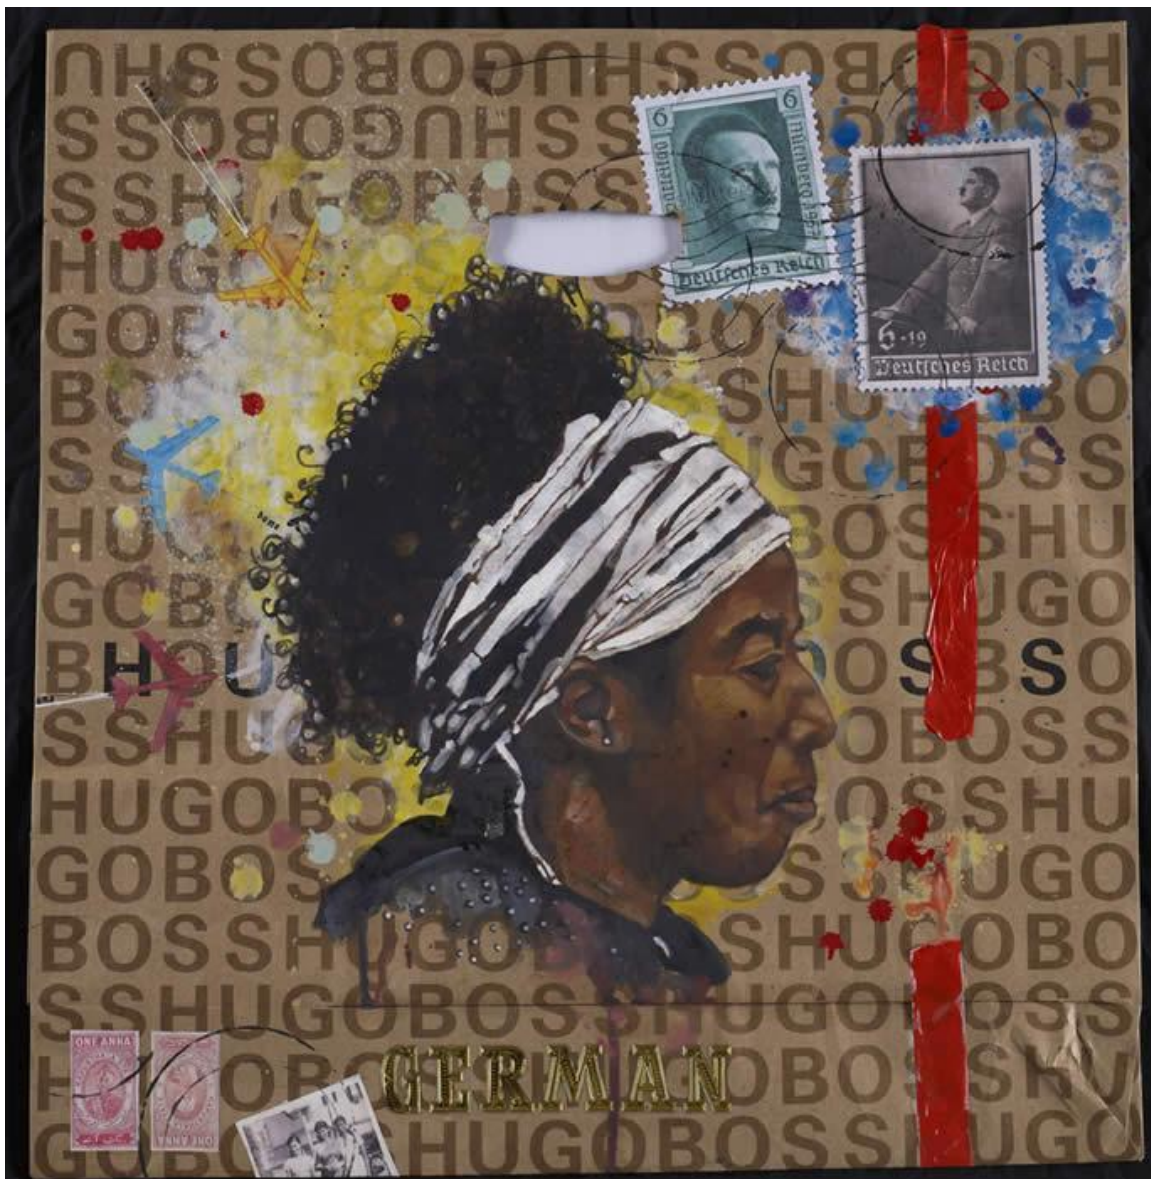

Anurendra Jegadeva
"Unconditional I" & "Unconditional II"
Oil & acrylic on canvas
124cm x 124cm (each)
2008

Exhibition :
Conditional Love
11 August – 4 September 2008
WEI-LING GALLERY

Anurendra Jegadeva
My mother as the Queen
Oil on canvas in steel casing
92cm x 92cm
2010

Exhibition :
My God is my Truck
13 September – 13 October 2010
WEI-LING GALLERY

Anurendra Jegadeva

Moment of Clarity

Oil on canvas in golden gilt frame encased in perspex box
| Old Chenderiang Road; the old narrow and winding trunk road between Tapah and
Chenderiang where my father lived

38cm x 79cm

2011

Exhibition:

Finding Graceland

9 – 30 August 2011

WEI-LING CONTEMPORARY

Anurendra Jegadeva
Guru
Mixed media on paper
84cm x 60cm
2011

Exhibition:
Strange Paradise – Meditations on Empire, the Gods and Mulligatawny Soup
26 November – 26 December 2011
GALLERY SUMUKHA, BANGALORE, INDIA

Anurendra Jegadeva
GIRL FROM TUBINGEN
Oil on large-sized Boss shopping-bag in acrylic box
53cm x 53cm
2012

Exhibition:
Letters to Mr. Hitler, New Works on Paper, Shopping Bags and Other Odds and Ends
4 – 8 October 2012
THE ART HOUSE, SINGAPORE