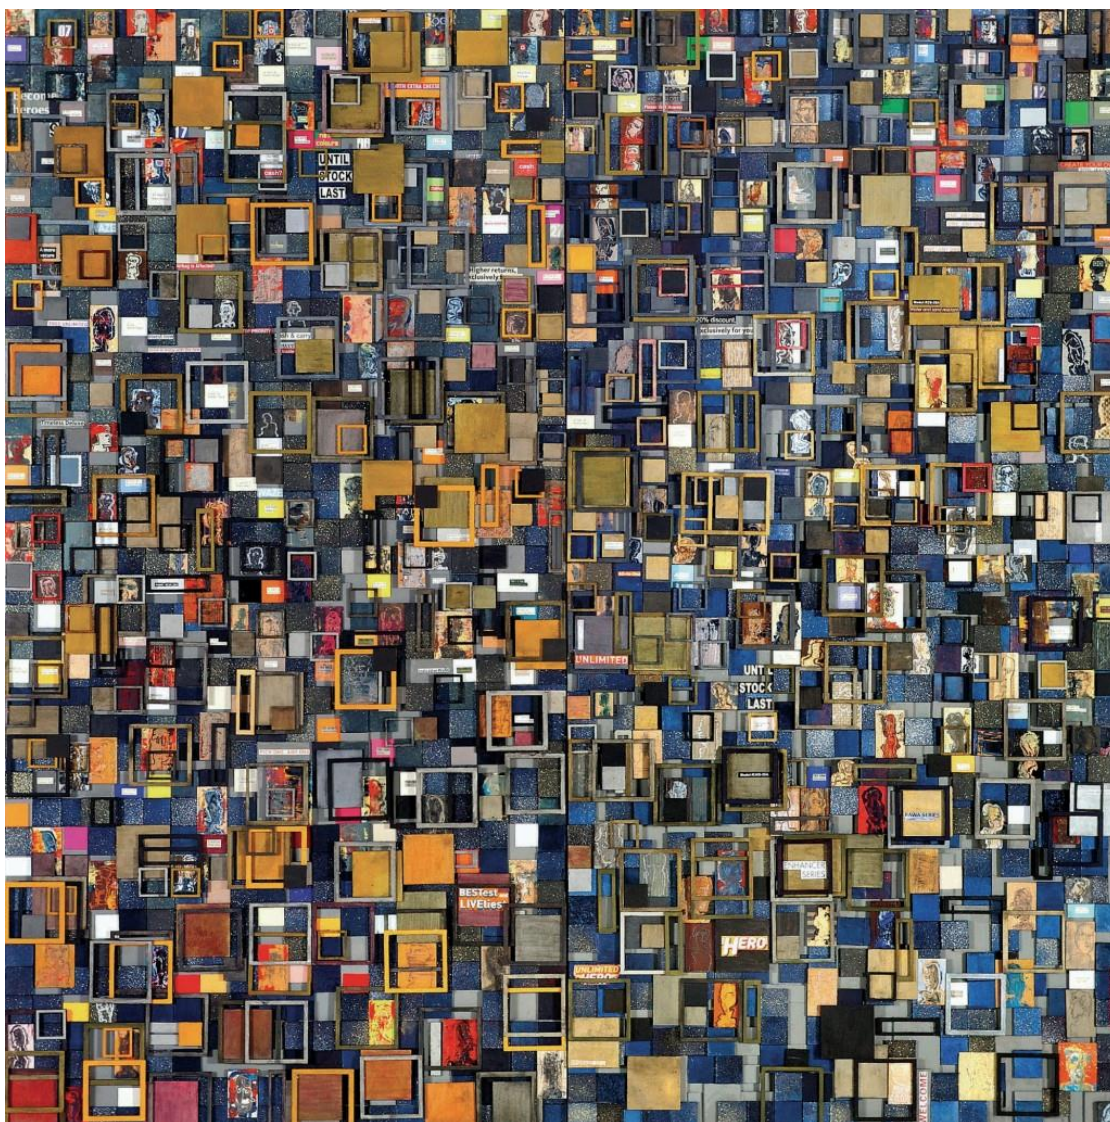

213cm x 366cm (2 panels)

2011

Exhibition:

Here and Now

8 November – 23 November 2011 | 10 October – 2 November 2011

WEI-LING GALLERY | WEI-LING CONTEMPORARY

Choy Chun Wei

*Functional Identity: Until Stock Last*

Mixed media on wood panels

122cm x 122cm x 7cm (Diptych)

2017

Exhibition:

Tectonic Traces

19 October – 30 November 2018

WEI-LING CONTEMPORARY

Choy Chun Wei