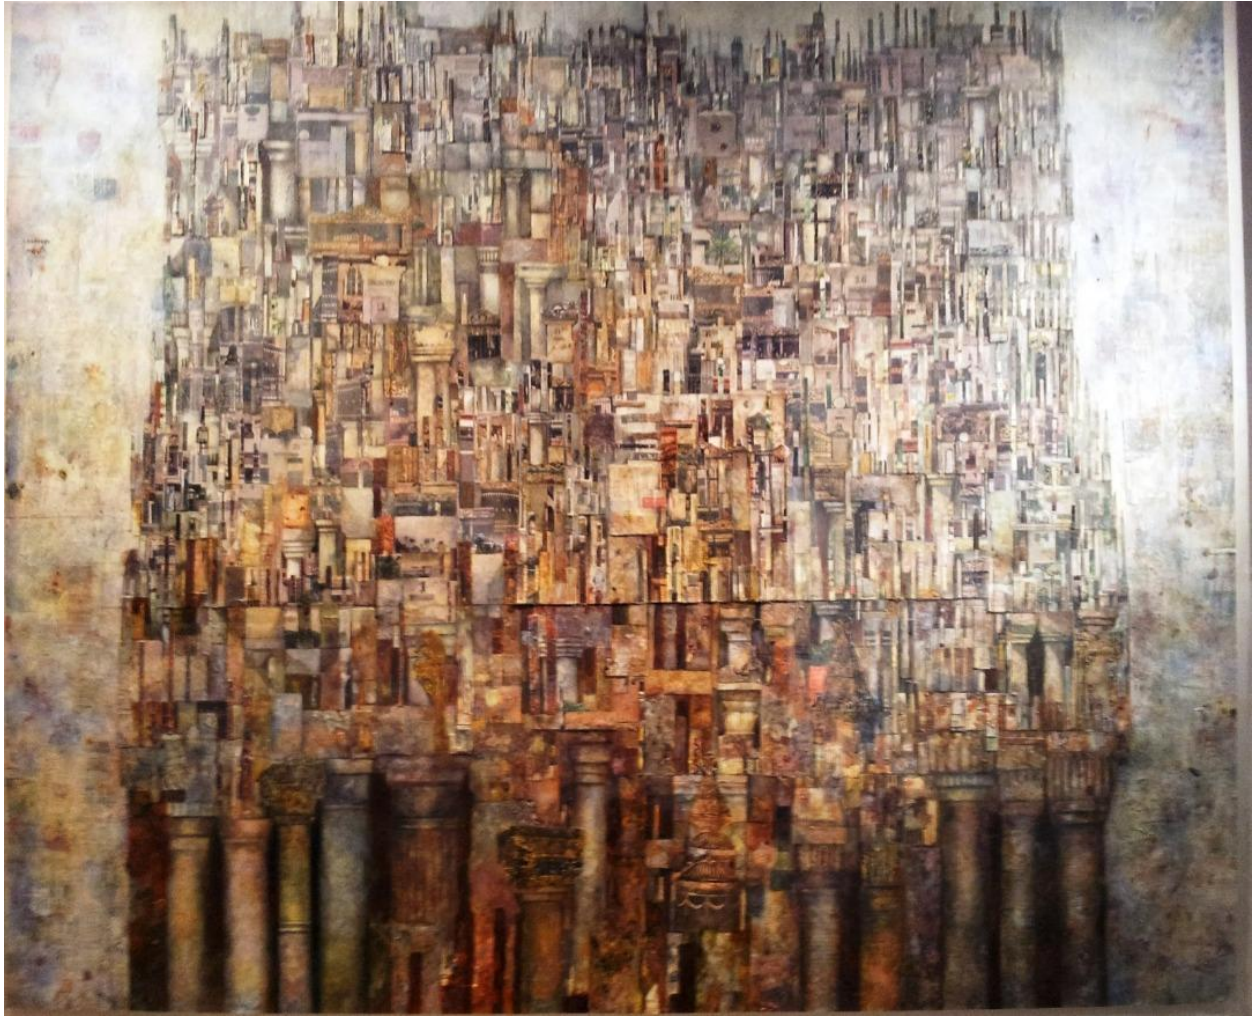

Choy Chun Wei  
*Link House - I*  
2001

Choy Chun Wei  
*The Living Space of the Materialist Dwellers*  
2003  
Bank Negara Permanent Collection

Choy Chun Wei

*Masterplan: Right Here Right Now*

Mixed media on canvas

213cm x 366cm (2 panels)

2011

Exhibition:

Here and Now

8 November – 23 November 2011 | 10 October – 2 November 2011

WEI-LING GALLERY | WEI-LING CONTEMPORARY

Choy Chun Wei

*Functional Identity: Until Stock Last*

Mixed media on wood panels

122cm x 122cm x 7cm (Diptych)

2017

Exhibition:

Tectonic Traces

19 October – 30 November 2018

WEI-LING CONTEMPORARY

Choy Chun Wei