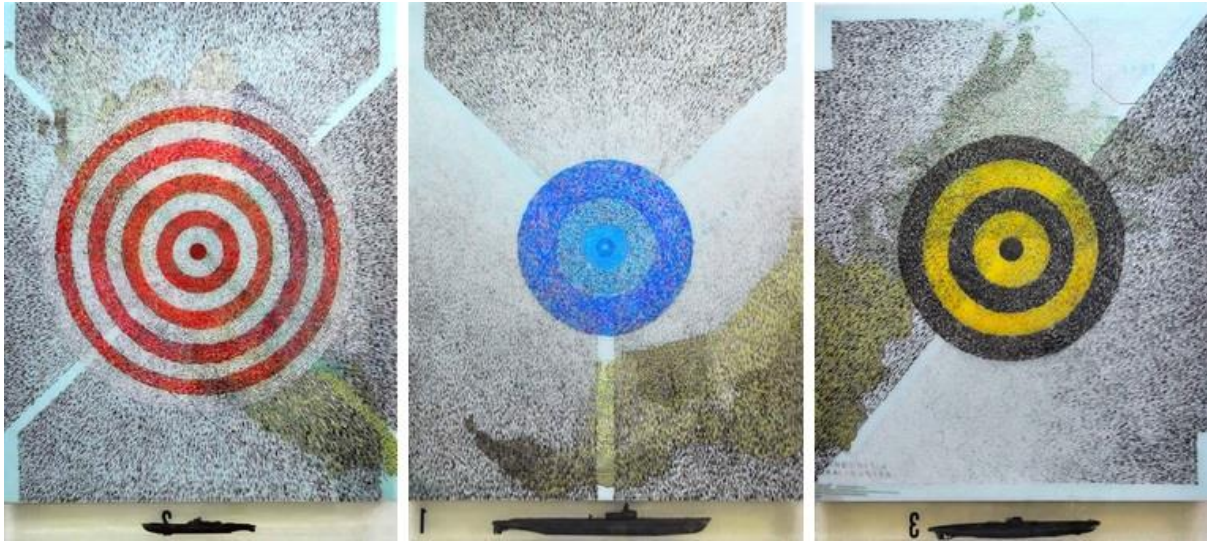

Ivan Lam
Y.Z.X.

Synthetic house paint on printed paper on board, resin and plastic assembled
submarine;
165cm x 365.8cm x 10.2cm
2012

Exhibition:
18@8 KUL-SIN
Group Show
12 – 19 December 2012
ION ART, SINGAPORE