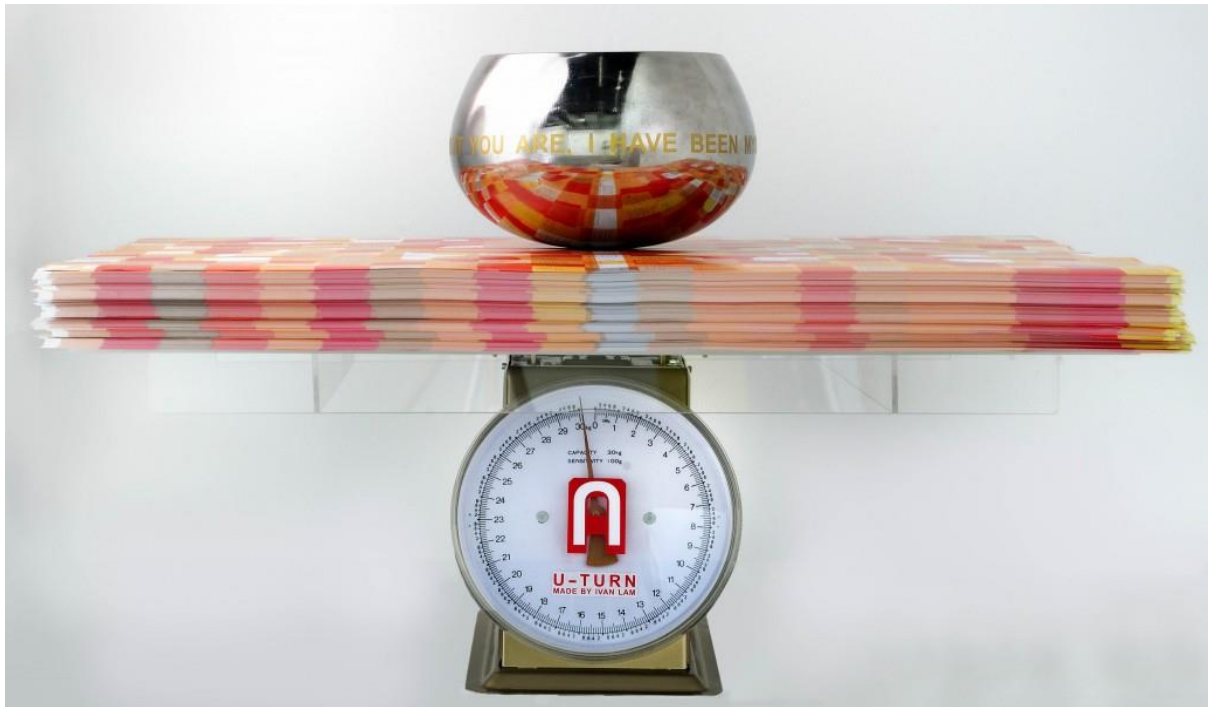

18@8 RIGHT HERE! RIGHT NOW!

Group Show

5 January – 28 February 2017

WEI-LING CONTEMPORARY

Ivan Lam
A U-Turn

Mechanical weighing scale, matt art paper, steel alm bowl, perspex, vinyl sticker;
Individual print
84 x 59cm, 157gsm , Overall size: 555copies (Replenishable), 30kg
2019