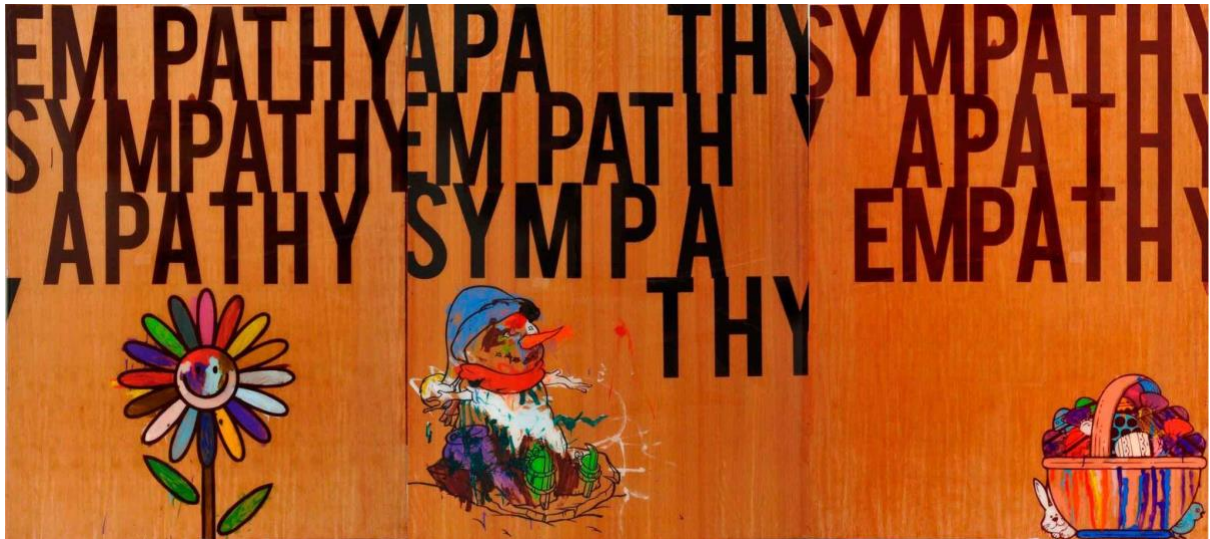

Ivan Lam

In memory of the man I was told not to be

House synthetic paint on nyatoh hardwood with resin coating;

162.5cm x 122cm

2011

Exhibition:

18@8 Save The Planet

Group Show

2 December 2011 – 5 January 2012

WEI-LING CONTEMPORARY